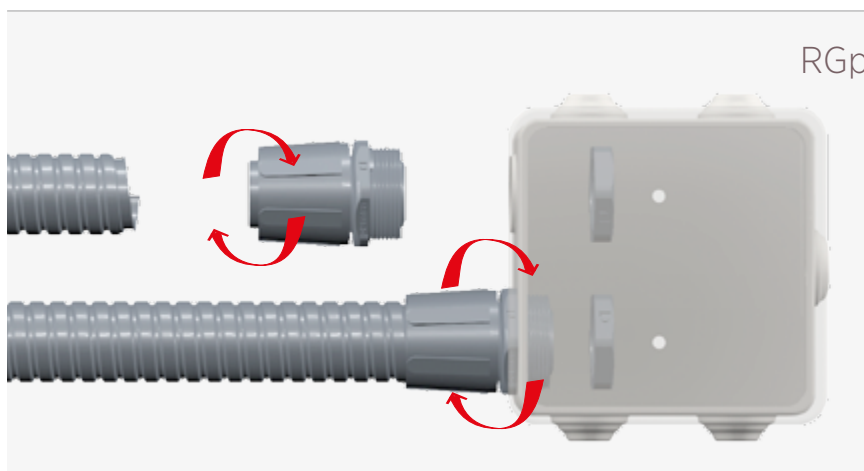

M	IEC 61386	4 (1250N)	4 (6J)	2 (-5°)/1(+60°)	IP 65	OK
AC+PVC	3421					

RGp

IDEA 		
Racor Giratorio	Swivel Connector	Raccord Tournant

Facil instalación de Racor a Caja
Easy fitting Connector to Box
Installation facile des Raccords