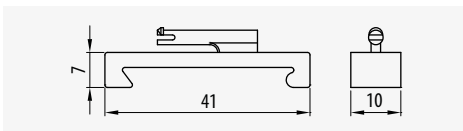

Clip Rail   *Rail Clip*   *Clip Rail*