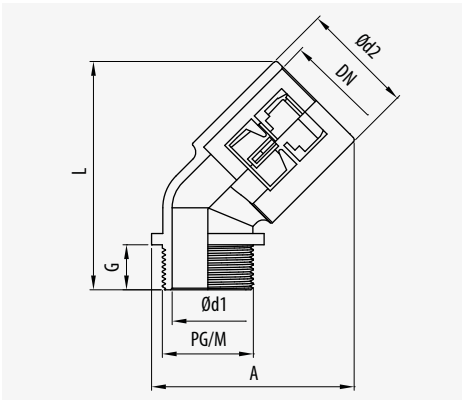

Racor RA 45°   **RA 45° Connector**   **Raccord Coudé RA 45°**