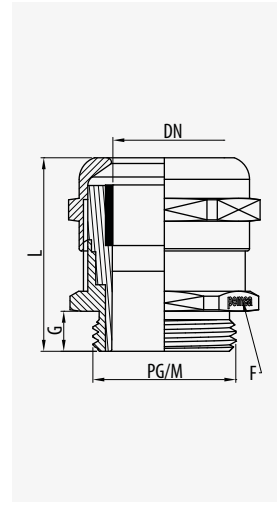

Prensaestopas IRIS-M

IRIS-M Cable Gland

Presse-Étoupe IRIS-M

DN		G	L		LN	kg/u	
3/6,5	PG7	6,0	25,0	14	21030007	0,017	50
4/8	PG9	6,0	27,0	17	21030009	0,024	50
5/10	PG11	6,0	28,0	20	21030011	0,027	50
6/12	PG13	6,5	29,5	22	21030013	0,030	50
10/14	PG16	6,5	30,5	24	21030016	0,037	50
13/18	PG21	7,0	32,0	30	21030021	0,057	50
18/25	PG29	8,0	39,0	40	21030029	0,120	25
22/32	PG36	10,0	47,0	50	21030036	0,202	10
30/38	PG42	12,0	49,0	57	21030042	0,235	5
34/44	PG48	14,0	52,0	64	21030048	0,347	5
3/6,5	M12	6,0	25,0	14	21031120	0,015	50
4/8	M16	7,0	28,0	18	21031160	0,025	50
6/12	M20	8,0	31,0	22	21031200	0,041	50
10/14	M25	8,0	32,0	27	21031250	0,056	25
13/18	M32	9,0	34,0	34	21031320	0,098	25
18/25	M40	9,0	40,0	43	21031400	0,155	10
22/32	M50	9,0	46,0	55	21031500	0,286	5
34/44	M63	14,0	52,0	68	21031630	0,390	5

LN+NBR	-25/+90°	68	OK