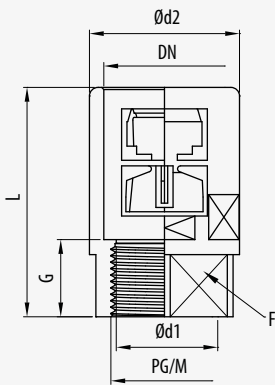

Racor Recto Interior

Female Straight Connector

Raccord filetage interieur