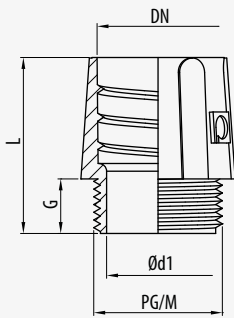

Racor P   *P Connector*   *Raccord P*

DN		$\varnothing d_1$	G	L		RAL 7000	kg/u	
DN 7	PG 7	8,1	9,1	27,2		30010007	0,002	100
DN 9	PG 9	10,6	9,1	28,2		30010009	0,003	100
DN11	PG11	14,1	9,7	31,9		30010011	0,005	50
DN13	PG13	15,7	10,2	33,4		30010013	0,006	50
DN16	PG16	17,2	10,6	34,2		30010016	0,007	25
DN21	PG21	21,8	12	40,0		30010021	0,011	25
DN29	PG29	26,0	13	47,5		30010029	0,021	10
DN36	PG36	37,0	13,5	51,5		30010036	0,030	8
DN48	PG48	59,3	16	59,3		30010048	0,052	5

DN		$\varnothing d_1$	G	L		7024(M)	kg/u	
DN 9	M16	11,0	9,1	28,2		30011160	0,003	100
DN11	M20	15,0	9,7	31,9		30011200	0,005	50
DN13	M20	15,0	10,2	33,4		30011201	0,006	50
DN16	M25	20,0	10,6	34,2		30011250	0,007	25
DN21	M32	26,0	12	40,0		30011320	0,010	25
DN29	M40	28,3	13	54,0		30011400	0,024	10
DN36	M50	36,6	13,5	59,0		30011500	0,033	8
DN48	M63	50,0	15	66,0		30011630	0,050	5

	(M)				
PA6			-25/+105°	44	OK