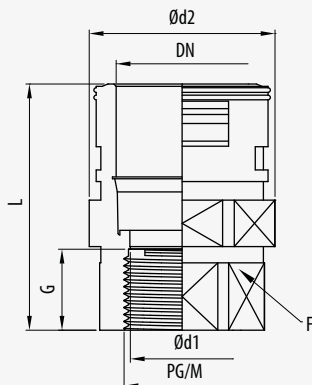

Racor RRIP

RRIP Connector

Raccord RRIP