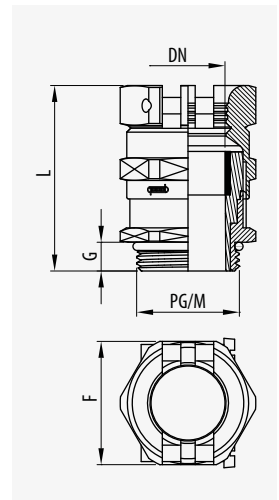

Prensaestopas HSK-MZ

HSK-MZ Cable Gland

Presse-Étoupe HSK-MZ

DN		G	L		LN	kg/u	u
3/6,5	M12	6,5	32,5	14	22060120	0,010	50
6/8	M16	6,0	34,0	17	22060160	0,030	50
6/10	M16	6,0	36,0	20	22060161	0,020	50
6/12	M20	6,0	39,0	22	22060200	0,040	50
10/14	M20	6,0	39,0	24	22060201	0,030	50
13/18	M25	7,0	44,0	30	22060250	0,050	25
18/25	M32	8,0	51,0	40	22060320	0,100	25
22/32	M40	8,0	58,0	50	22060400	0,170	10
32/38	M50	9,0	60,0	57	22060500	0,220	5
25/31	M50	9,0	60,0	57	22060501	0,100	5
37/44	M63	10,0	62,0	64	22060630	0,360	5
29/35	M63	10,0	62,0	64	22060631	0,380	5

LN+NBR	4(-25°)/2(+90°)	68	OK