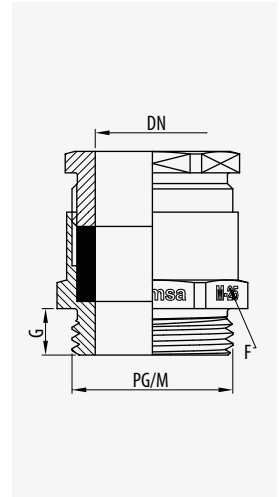

Prensaestopas PM DIN46320

PM DIN46320 Cable Gland

Presse-Étoupe PM DIN46320

DN		G		LN	kg/u	
6/8	PG7	5,0	14	20050007	0,009	50
4/10	PG9	6,0	18	20050009	0,013	50
6,5/12	PG11	6,0	20	20050011	0,018	50
6,5/13,5	PG13	6,5	22	20050013	0,024	50
6,5/16	PG16	6,5	24	20050016	0,029	50
9/20	PG21	7,0	30	20050021	0,045	25
17/28	PG29	8,0	40	20050029	0,085	25
23/34	PG36	9,0	50	20050036	0,137	10
35/46	PG48	10,0	64	20050048	0,278	5
5/7	M12	7,0	14	20051120	0,013	50
4/9,5	M16	7,0	18	20051160	0,018	50
6/13	M20	7,0	22	20051200	0,024	50
6/15	M25	8,0	27	20051250	0,029	50
9/20	M32	8,5	33	20051320	0,045	25
15/27	M40	8,5	40	20051400	0,085	10
21/33	M50	9,5	50	20051500	0,137	5
30/45	M63	10,5	65	20051630	0,278	5