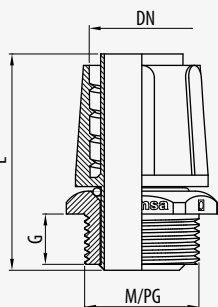

Racor RGp Giratorio   *RGp Swivel Connector*   *Raccord RGp Giratoire*

DN		G	L		RAL 7000	RAL 7035	kg/u	
DN 7	PG 7	8	36	18	35010007		0,005	100
DN 9	PG 9	10	39	21	35010009		0,007	100
DN11	PG11	10	42	25	35010011		0,010	50
DN13	PG13	10	44	27	35010013		0,011	50
DN16	PG16	11	47	30	35010016		0,016	25
DN21	PG21	11	52	36	35010021		0,022	25
DN29	PG29	12,5	66	44	35010029		0,043	10
DN36	PG36	12,5	67	54	35010036		0,058	8
DN48	PG48	15	76	69	35010048		0,090	5
DN 9	M16	10	39	21	35011160	35012160	0,006	100
DN11	M20	10	42	25	35011200	35012200	0,008	50
DN13	M20	10	44	25	35011201	35012201	0,009	50
DN16	M25	11	47	30	35011250	35012250	0,013	25
DN21	M32	11	52	36	35011320	35012320	0,018	25
DN29	M40	12,5	66	44	35011400	35012400	0,033	10
DN36	M50	12,5	67	54	35011500	35012500	0,044	8
DN48	M63	15	76	69	35011630	35012630	0,067	5

	(M)				
PA6			-25/+105°	65	OK