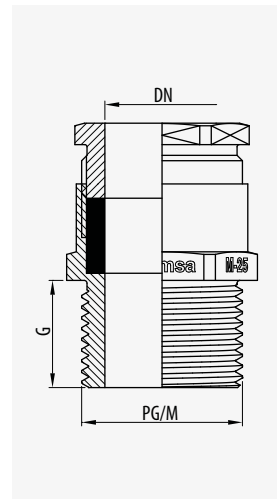

DN		G		LN	kg/u	
6/8	PG7	15,0	14	20060007	0,011	50
4/10	PG9	15,0	18	20060009	0,016	50
6,5/12	PG11	15,0	20	20060011	0,024	50
6,5/13	PG13	15,0	22	20060013	0,028	50
6,5/16	PG16	15,0	24	20060016	0,036	50
9/20	PG21	15,0	30	20060021	0,054	25
17/28	PG29	15,0	40	20060029	0,101	25
23/34	PG36	15,0	50	20060036	0,153	10
35/46	PG48	15,0	64	20060048	0,305	5