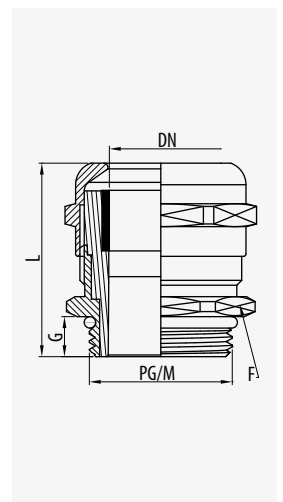

Prensaestopas HSK-INOX

HSK-INOX Cable Gland

Presse-Étoupe HSK-INOX

DN	Thread	G	L	Keyhole		304	kg/u	U
3/6,5	M12	6,5	25,5	14		22070120	0,010	10
5/10	M16	6,0	28,0	22		22070160	0,020	10
10/14	M20	6,0	29,0	24		22070200	0,030	10
13/18	M25	7,0	31,0	30		22070250	0,040	10
18/25	M32	8,0	39,0	41		22070320	0,090	5
22/32	M40	8,0	45,0	50		22070400	0,100	5

	(M)			
304+NBR		-25/+60°	68	OK