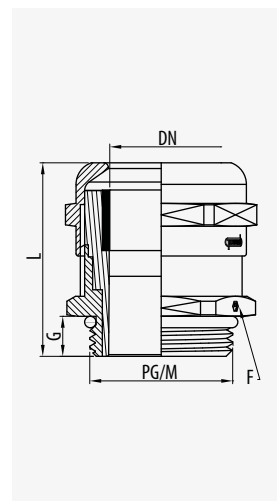

Prensaestopas HSK-M-EX

HSK-M-EX Cable Gland

Presse-Étoupe HSK-M-EX

DN		G	L		LN	kg/u	u
3/6,5	PG7	5,0	24,0	14	22080007	0,010	50
4/8	PG9	6,0	27,0	17	22080009	0,020	50
6/10	PG11	6,0	28,0	20	22080011	0,020	50
6/12	PG13	6,5	30,5	22	22080013	0,030	50
10/14	PG16	6,5	29,5	24	22080016	0,030	50
14/18	PG21	7,0	31,0	30	22080021	0,050	25
20/25	PG29	8,0	37,0	40	22080029	0,100	25
22/32	PG36	8,0	43,0	50	22080036	0,160	10
37/44	PG48	10,0	48,0	64	22080048	0,300	5
3/6	M12	6,5	25,5	14	22081120	0,020	50
4/8	M16	6,0	27,0	17	22081160	0,020	50
6/10	M16	6,0	28,0	20	22081161	0,020	50
6/12	M20	6,0	29,0	22	22081200	0,030	50
10/14	M20	6,0	30,0	24	22081201	0,030	50
14/18	M25	7,0	33,0	30	22081250	0,050	25
20/25	M32	8,0	39,0	40	22081320	0,100	25
22/32	M40	8,0	45,0	50	22081400	0,170	10
32/38	M50	9,0	46,0	57	22081500	0,220	5
37/44	M63	10,0	48,0	64	22081630	0,290	5

LN+NBR	-15/+90°	68	OK