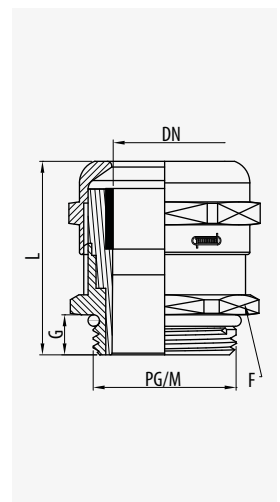

LN+NBR	-25/+60°	68	OK

Prensaestopas HSK-MZ

HSK-MZ Cable Gland

Presse-Étoupe HSK-MZ

DN		G	L		LN	kg/u	u
3/6,5	M12	6,5	32,5	14	22060120	0,010	50
6/8	M16	6,0	34,0	17	22060160	0,030	50
6/10	M16	6,0	36,0	20	22060161	0,020	50
6/12	M20	6,0	39,0	22	22060200	0,040	50
10/14	M20	6,0	39,0	24	22060201	0,030	50
13/18	M25	7,0	44,0	30	22060250	0,050	25
18/25	M32	8,0	51,0	40	22060320	0,100	25
22/32	M40	8,0	58,0	50	22060400	0,170	10
32/38	M50	9,0	60,0	57	22060500	0,220	5
25/31	M50	9,0	60,0	57	22060501	0,100	5
37/44	M63	10,0	62,0	64	22060630	0,360	5
29/35	M63	10,0	62,0	64	22060631	0,380	5